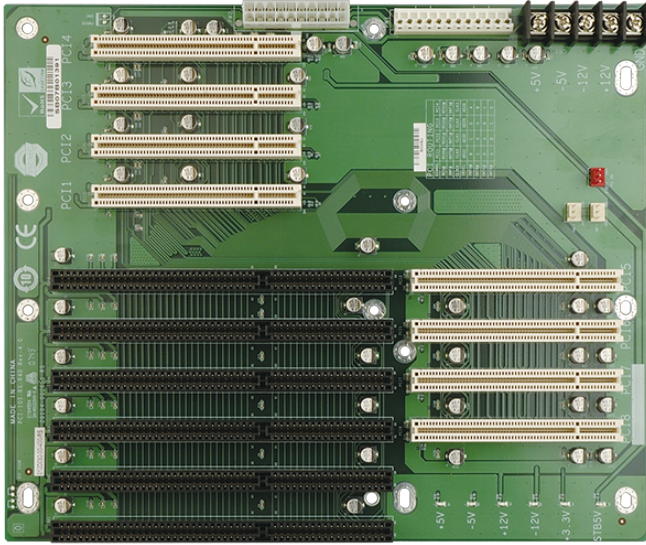

PCI-10S

10-slot backplane with four PCI slots and five ISA slots

Features

Specifications

I/O Interface	
Expansion	4 x PCI Slot 5 x ISA Slot
Power	
Power Supply	Support AT/ATX mode

Ordering Information

PCI-10S-RS-R41	10-Slot 4PCI 5ISA Backplane,RoHS
PAC-125GW-R11	10-Slot Full size chassis,White,W/O PSU,RoHS