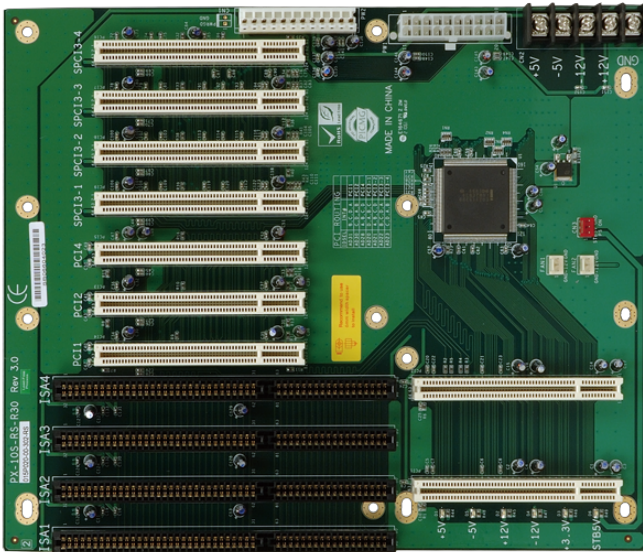

# PX-10S

10-slot backplane with seven PCI slots and three ISA slots

## Specifications

| Physical Characteristics |                              |
|--------------------------|------------------------------|
| Mounting                 | PAC-125G                     |
| I/O Interface            |                              |
| Expansion                | 7 x PCI Slot<br>3 x ISA Slot |
| Power                    |                              |
| Power Supply             | Support AT/ATX mode          |

## Ordering Information

|               |   |
|---------------|---|
| PX-10S-RS-R50 | 10-slot backplane with 7 PCI slots via Pericom bridge IC and 3 ISA slots,RoHS |
| PAC-125GW-R11 | 10-Slot Full size chassis,White,W/O PSU,RoHS                                  |