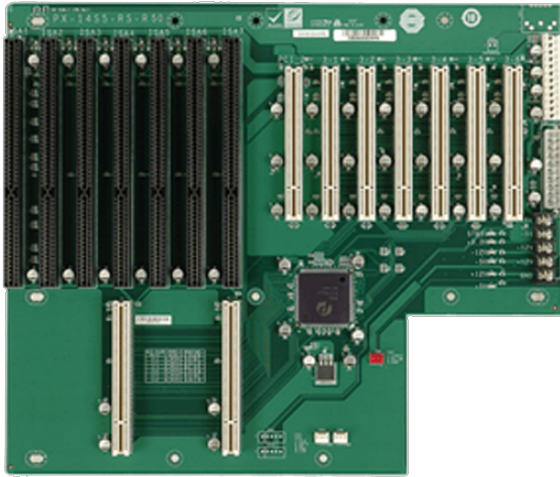

## PX-14S5

14-slot backplane with seven PCI slots and six ISA slots

## Specifications

Physical Characteristics	
Mounting	RACK-305G
	RACK-360G
	RACK-3000G
I/O Interface	
Expansion	7 x PCI Slot
	6 x ISA Slot
Power	
Power Supply	Support AT/ATX mode

## Ordering Information

RACK-360GW-R22	4U 14-Slot Rackmount Chassis,FP With USB,White,AT Power Switch,W/O PSU,RoHS
RACK-360GB-R22	4U 14-Slot Rackmount Chassis,FP With USB,Black,AT Power Switch,W/O PSU,RoHS
RACK-305GW-R22	4U 14-Slot Rackmount Chassis,White,AT Power Switch,W/O PSU,RoHS
RACK-305GB-R22	4U 14-Slot Rackmount Chassis,Black,AT Power Switch,W/O PSU,RoHS
RACK-3000GW-R21	4U 14-Slot Rackmount Chassis,White,ATX Power Switch,W/O PSU,RoHS
RACK-3000GB-R21	4U 14-Slot Rackmount Chassis,Black,ATX Power Switch,W/O PSU,RoHS
PX-14S5-RS-R50	14-slot backplane with 7 PCI slots via Pericom bridge IC and 6 ISA slots,RoHS