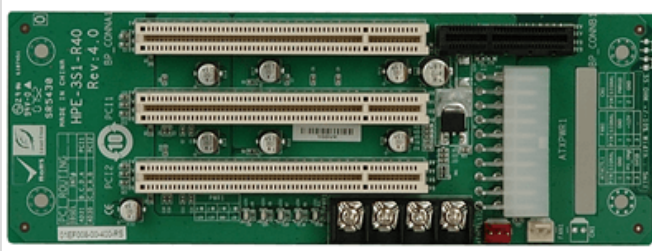

工业主板 > 单板 > 背板

HPE-3S1

3-slot backplane with two PCI slots

Features

Specifications

I/O Interface

Expansion	2 x PCI Slot
-----------	--------------

Ordering Information

HPE-3S1-R41	PCI/PCI Express Backplane with 2 PCI Slots,RoHS
-------------	---