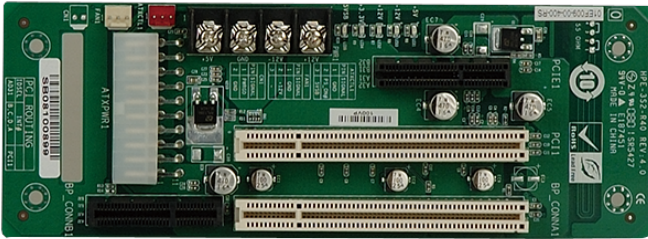

HPE-3S2

3-slot backplane with one PCI slot and one PCIe x4 slot

Features

Specifications

I/O Interface	
Expansion	1 x PCIe x4
	1 x PCI Slot

Ordering Information

HPE-3S2-R41	PCI/PCI Express Backplane with 1 PCI, 1 PCIe x4 Slots,RoHS
-------------	--