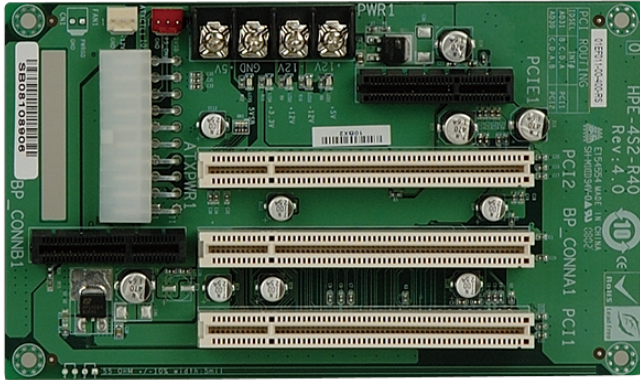

# HPE-4S2

4-slot backplane with two PCI slots and one PCIe x4 slot

## Specifications

I/O Interface	
Expansion	1 x PCIe x4
	2 x PCI Slot

## Ordering Information

PAC-42GHW-R11	4-Slot Half size Chassis,White,W/O BP,W/O PSU,AT POWER SWITCH,RoHS
PAC-400GW-R11	5-Slot Half size Industrial Chassis,White color,W/O PSU,RoHS
HPE-4S2-R41	PCI/PCI Express Backplane with 2 PCI, 1 PCIe x4 Slots,RoHS