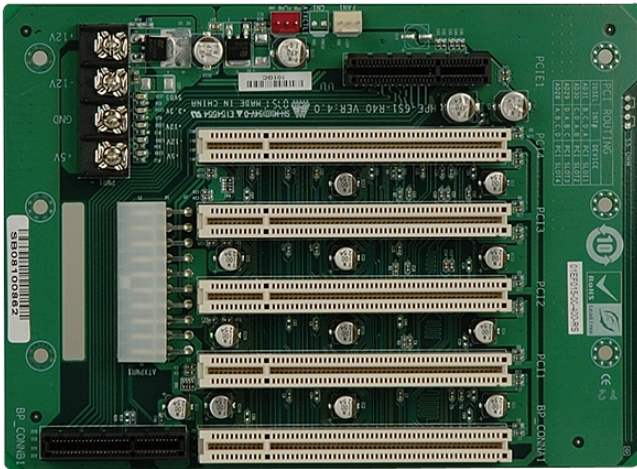

# HPE-6S1

6-slot backplane with four PCI slots and one PCIe x4 slot

## Specifications

I/O Interface	
Expansion	1 x PCIe x4
	4 x PCI Slot