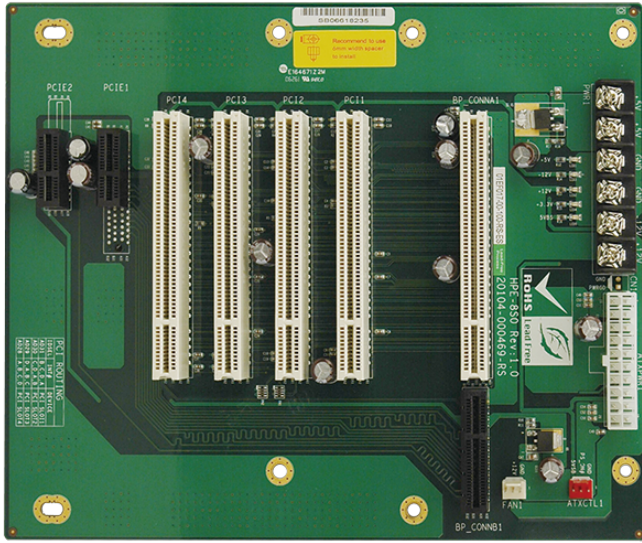

HPE-8S0

7-slot backplane with four PCI slots and two PCIe x1 slots

Features

Specifications

I/O Interface

Expansion	1 x PCIe x1
	4 x PCI Slot

Ordering Information

HPE-8S0-R41	PCI/PCI Express Backplane with 4 PCI, 2 PCIe x1 Slots,RoHS
-------------	--