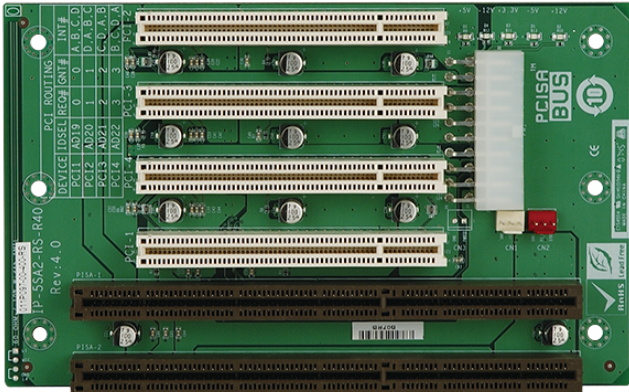

# IP-5SA2

5-slot backplane with four PCI slots

## Specifications

I/O Interface	
Expansion	4 x PCI Slot
Power	
Power Supply	Support ATX mode

## Ordering Information

PR-1500GW-R12	5-Slot Half size Chassis,White,W/O PSU,RoHS
IP-5SA2-RS-R40	PCISA 5-Slot 4PCI 1ISA PASSIVE Backplane,ATX 10pcs/box,RoHS