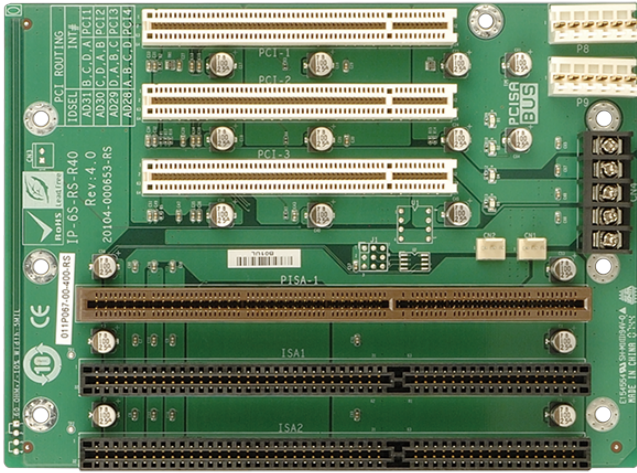

# IP-6S

6-slot backplane with three PCI slots and two ISA slots

## Specifications

I/O Interface	
Expansion	3 x PCI Slot
	2 x ISA Slot
Power	
Power Supply	Support AT mode

## Ordering Information

PAC-1000GB-R20	6-Slot Full size Chassis,Black,W/O PSU,RoHS
IP-6S-RS-R40	PCISA 6-Slot 3PCI 2ISA PASSIVE Backplane 10pcs/box,RoHS