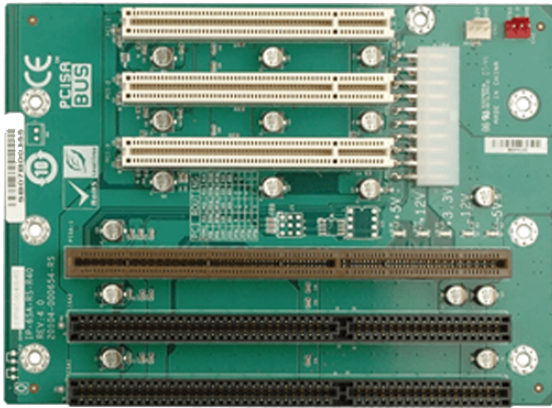

# IP-6SA

6-slot backplane with three PCI slots and two ISA slots

## Specifications

I/O Interface	
Expansion	3 x PCI Slot 2 x ISA Slot
Power	
Power Supply	Support ATX mode