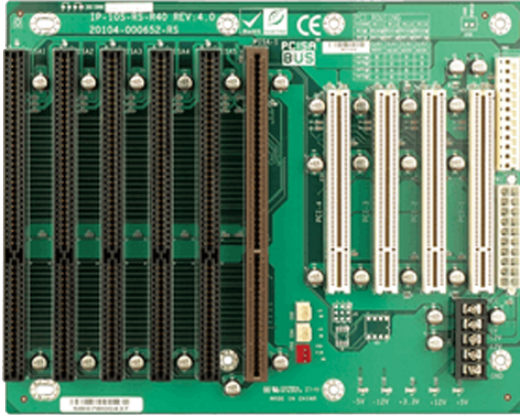

# IP-10S

10-slot backplane with four PCI slots and five ISA slots

## Specifications

I/O Interface	
Expansion	4 x PCI Slot
	5 x ISA Slot
Power	
Power Supply	Support AT/ATX mode