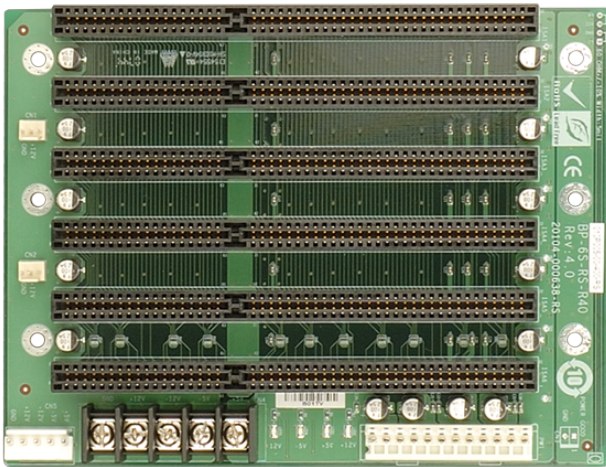

# BP-6S

6-slot backplane with six ISA slots

## Specifications

I/O Interface	
Expansion	6 x ISA Slot
Power	
Power Supply	Support AT mode

## Ordering Information

PAC-106GW-R21	6-Slot Full size Chassis,White,W/O PSU,RoHS
PAC-1000GB-R20	6-Slot Full size Chassis,Black,W/O PSU,RoHS
BP-6S-RS-R40	6-Slot ISA PASSIVE Backplane 10pcs/box,RoHS