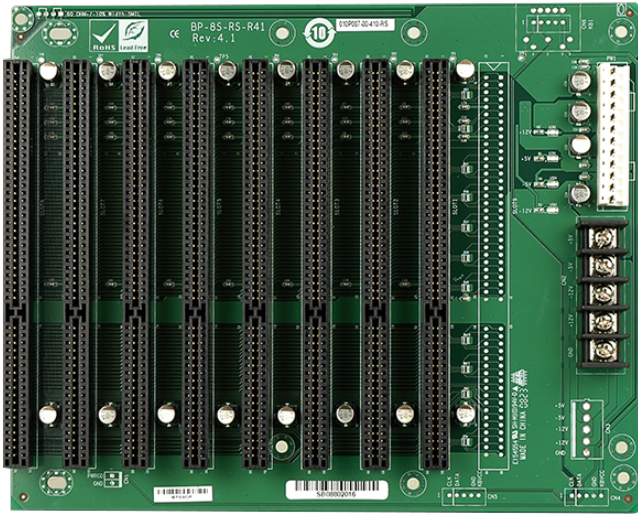

BP-8S

8-slot backplane with eight ISA slots

Features

Specifications

I/O Interface	
Expansion	8 x ISA Slot
Power	
Power Supply	Support AT mode

Ordering Information

BP-8S-RS-R41	8-Slot ISA PASSIVE Backplane with 8 ISA slots ,RoHS
--------------	---