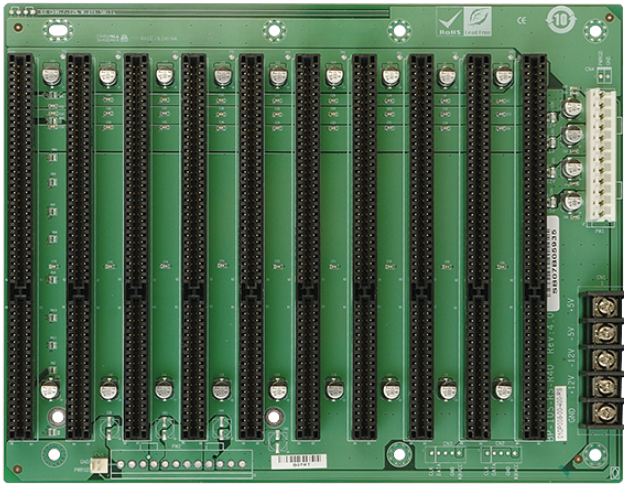

BP-10S

10-slot backplane with ten ISA slots

Features

Specifications

I/O Interface	
Expansion	10 x ISA Slot
Power	
Power Supply	Support AT mode

Ordering Information

PAC-125GW-R11	10-Slot Full size chassis,White,W/O PSU,RoHS
BP-10S-RS-R40	10-Slot ISA PASSIVE Backplane 10pcs/box,RoHS