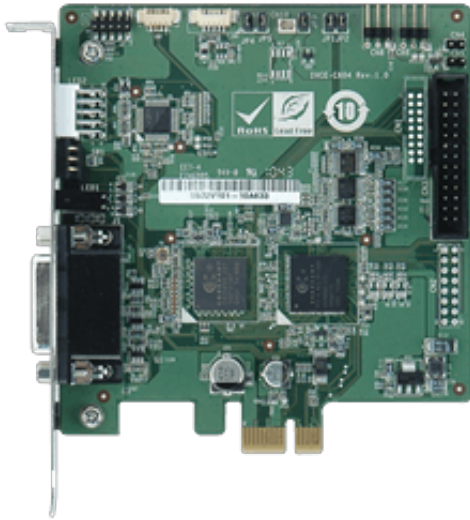

IVCE-C604

PCIe video/Audio Capture Card with 4-Channel Video/Audio Input, Total 120fps@D1 for 4 Channels (NTSC)

Features

- » Single card 4-channel composite video (NTSC/PAL) solution
- » PCI Express interface provides higher bandwidth and great performance
- » Compatible with Linux, Windows XP and Windows 7 (32-bit and 64-bit)
- » Total 120fps @ D1 for 4 channels (NTSC)
- » Supports multiple cards up to 64 channels video/audio input
- » External GPIO daughter board with 4 inputs and 4 outputs (optional)
- » SDK available for customer to create customized applications
- » Supports 4 channels video/audio input and 2 channels video output

Specifications

Appearance	
Dimension	111.23 mm x 102.39 mm
Audio Processing	
Audio Compression	Software compression
Audio Sampling Frequencies	32kHz, 44.1kHz, 48kHz, 96kHz
Quantization	24-bit
Capture Interface	
Alarm I/O	yes
Audio Input	4 x Audio Input Channel 4 x Audio Input-RCA(BNC+RCA to DB-26 cable included)
Card ID	Rotary switch selectable with LED for ID indication
Interface Type	1 x PCIe x 1 (compatible with 1, 4, 8 and 16 lane PCIe slots)
LED Indicator	Red LED for system Green LED for AP running Yellow LED for watchdog
Video Input	4 x Video Input Channel(composite video NTSC/PAL auto sensing) 4 x Video Input-BNC(BNC+RCA to DB-26 cable included)
Video Output	2 x Video Output Channel 2 x Video Output-BNC(BNC+RCA to DB-26 cable included)
Environment	
Operating Temperature	-5°C ~ 65°C, non-condensing
Others	
Power Consumption	3.51W (3.3V@0.9A, 12V@0.045A)
Software Support	
SDK	1 x Linux 1 x Windows
OS Support	1 x Linux Ubuntu(14.04 (64-bit) Kernel version: 3.13.0-32-generic) 1 x Microsoft Windows 7 32-bit 1 x Microsoft Windows 7 64-bit

Ordering Information

IVCE-C604-R10	PCI Express video/audio capture card with four video input channels, total 120fps@720x480(NTSC), and four audio input channels
---------------	--

Packing List

1 x IVCE-C604 capture card	1 x Video/Audio input cable kit
1 x Reset cable	1 x QIG