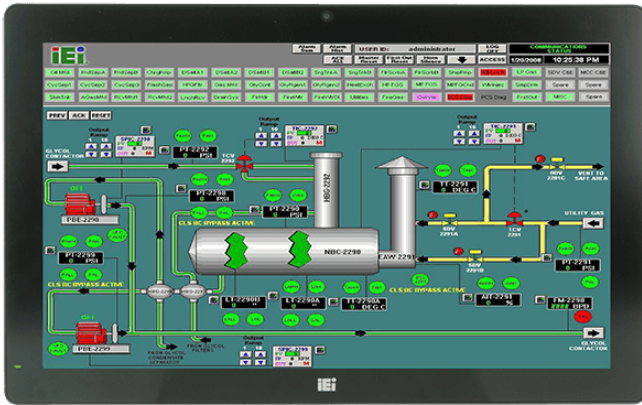

## Features

- » W21.5" light industrial interactive panel PC
- » 9 V ~ 30 V wide range DC power input
- » Selectable AT/ATX power mode
- » Built-in speakers
- » One mSATA slot
- » IP64 compliant front panel
- » IEI One Key Recovery solution allows you to create rapid OS backup and recovery (suggested with over 4GB storage capacity)

Mounting	Panel, Wall, Stand and Arm VESA 75mm x 75mm / 100mm x 100mm
Dimensions (LxWxH) (mm)	528 x 336 x 68
Construction Front Panel	PC + ABS Plastic
<b>Weight</b>	
Weight	8.27/11.27
<b>LCD</b>	
Size	21.5"
Resolution	1920 x 1080
Brightness (cd/m2)	250
Contrast Ratio	1000:1
LCD Color	16.7M
Pixel Pitch (mm)	248.25 (H) x 248.25 (V)
Viewing Angle (H-V)	170°(H) / 160°(V)
Backlight MTBF	30,000 (LED backlight panel)
<b>Touch</b>	
Touch Screen	Projected capacitive type with USB interface
Touch Controller	EETI EXC3180
<b>Other Features</b>	
Camera	2-megapixel with low light function
OSD Function	Software OSD
Microphone	digital microphone
<b>I/O Interface</b>	
I/O Interface	1 x RS-422/485(DB-9 (RI/5V/12V))
	4 x USB 3.0
	1 x Power In(DC jack)
	2 x LAN(GbE)
	1 x Reset Button
	1 x Power Switch
	1 x AT/ATX switch
	1 x RS-232(DB-9 (RI/5V/12V))
	1 x HDMI™