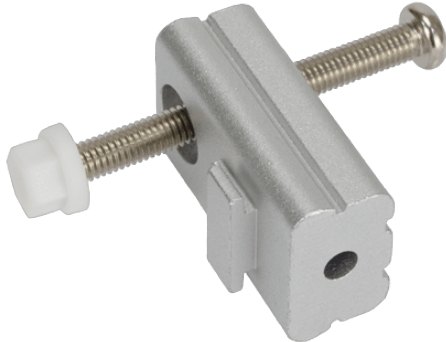

PK-S24A

A set of Panel Mounting Kit is composed of a clamp and screw

Features

Maritime Panel Mounting Kit

x12

Specifications

Dimensions	
Dimensions	222 x 432 x 252 mm
Material	
Material	Aluminum
Weight	
Weight	3.12 Kg
Key Features	
Key Features	12 mounting kits for S24A

Ordering Information

PK-S24A-R10	S24A panel mount kit, silver color, R10
-------------	---