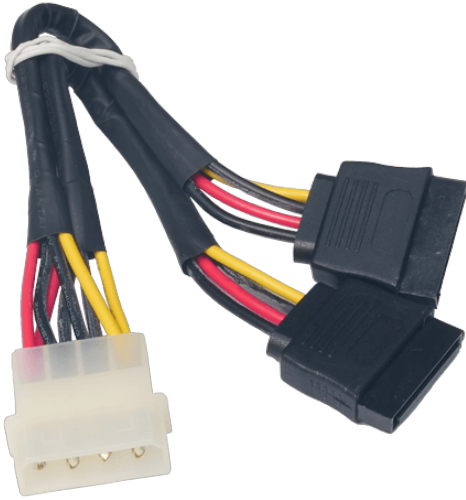

# 32102-000100-200-RS

SATA Power cable

## Features

- » WIRE CABLE
- » POWER CABLE
- » SERIAL ATA POWER CABLE
- » 150MM, 18AWG
- » (A)MOLEX 8981-4M P=5.08
- » (B)SATA 15P 180° X2
- » ONE PCS PKG W/ LABEL
- » RoHS

## Specifications

Description	
Description	WIRE CABLE;POWER CABLE;SERIAL ATA POWER CABLE;3;150MM;18AWG;(A)MOLEX 8981-4M P=5.08;(B)SATA 15P 180° X2;ONE PCS PKG W/ LABEL;RoHS
Dimensions	
Dimensions	Length: 150mm
Key Features	
Key Features	SATA Power cable

## Ordering Information

32102-000100-200-RS	WIRE CABLE;POWER CABLE;SERIAL ATA POWER CABLE;3;150MM;18AWG;(A)MOLEX 8981-4M P=5.08;(B)SATA 15P 180° X2;ONE PCS PKG W/ LABEL;RoHS
---------------------	---