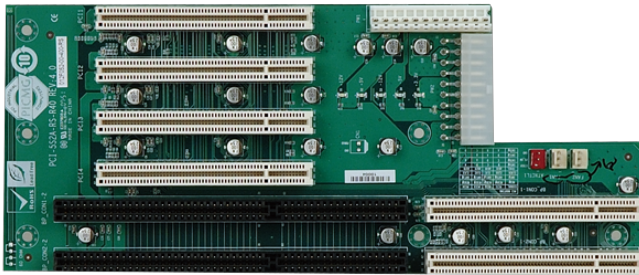

PCI-5S2A

5-slot ATX power backplane with four PCI slots and one ISA slot

Features

Specifications

I/O Interface	
Expansion	4 x PCI Slot
	1 x ISA Slot
Power	
Power Supply	Support AT/ATX mode

Ordering Information

RACK-500GW-R21	5U Height 5 Slots Full-size Chassis,White,W/O PSU,RoHS
RACK-500GB-R21	5U Height 5 Slots Full size Chassis,Black,W/O PSU,RoHS
PCI-5S2A-RS-R40	5-Slot ISA/PCI Backplane w/ATX_PWR,10pcs/box,RoHS