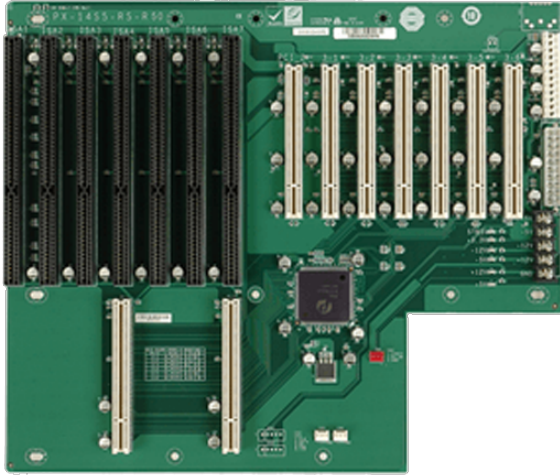

# PX-14S5

14-slot backplane with seven PCI slots and six ISA slots

## Specifications

Physical Characteristics	
Mounting	RACK-305G
	RACK-360G
	RACK-3000G
I/O Interface	
Expansion	7 x PCI Slot
	6 x ISA Slot
Power	
Power Supply	Support AT/ATX mode

## Ordering Information

RACK-360GW-R22	4U 14-Slot Rackmount Chassis,FP With USB,White,AT Power Switch,W/O PSU,RoHS
RACK-360GB-R22	4U 14-Slot Rackmount Chassis,FP With USB,Black,AT Power Switch,W/O PSU,RoHS
RACK-305GW-R22	4U 14-Slot Rackmount Chassis,White,AT Power Switch,W/O PSU,RoHS
RACK-305GB-R22	4U 14-Slot Rackmount Chassis,Black,AT Power Switch,W/O PSU,RoHS
RACK-3000GW-R21	4U 14-Slot Rackmount Chassis,White,ATX Power Switch,W/O PSU,RoHS
RACK-3000GB-R21	4U 14-Slot Rackmount Chassis,Black,ATX Power Switch,W/O PSU,RoHS
PX-14S5-RS-R50	14-slot backplane with 7 PCI slots via Pericom bridge IC and 6 ISA slots,RoHS