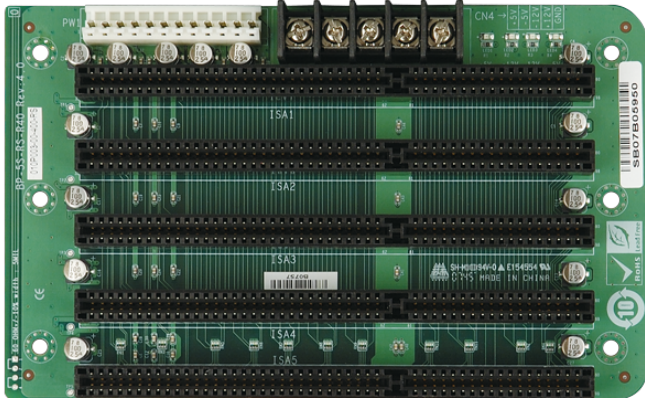

## BP-5S

5-slot backplane with five ISA slots

## Specifications

I/O Interface	
Expansion	5 x ISA Slot
Power	
Power Supply	Support AT mode

## Ordering Information

PR-1500GW-R12	5-Slot Half size Chassis,White,W/O PSU,RoHS
BP-5S-RS-R40	5-Slot ISA PASSIVE Backplane 10pcs/box,RoHS