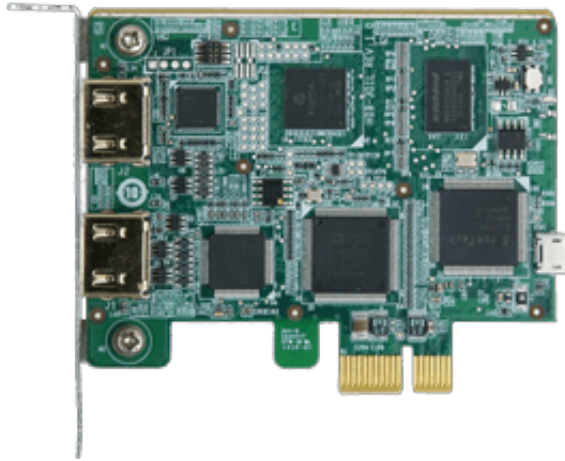

# HDC-301EL

PCI Express Video/Audio Capture Card with One Channel HDMI™ Input and One Channel HDMI™ Bypass Output, 1920x1080@30p, and H.264 Hardware Encoder

## Features

- » 1-channel HDMI™ input with H.264 hardware compression and 1-channel HDMI™ bypass output
- » High quality video recording up to 1080p30
- » HDMI™ bypass output supports video no delay pass through up to 1080p60, so you can watch video while recording
- » Provides DirectShow filter
- » Low Power Consumption
- » Low-Profile PCIe card
- » Windows/Linux OS supported

## Specifications

Appearance	
Dimension	83.82 mm x 64.41 mm
Audio Processing	
Audio Compression	MPEG4-AAC
Audio Sampling Frequencies	44.1k, 48k Hz
Recording Data rate	128kbps
Capture Interface	
Audio Input	1 x Audio Input Channel
	1 x Audio Input-HDMI™(stereo)
Audio Output	1 x Audio Output-HDMI™(stereo)
	1 x Audio Output Channel
Interface Type	1 x PCIe x 1
Video Input	1 x Video Input Channel
	1 x Video Input-HDMI™
Video Output	1 x Video Output Channel(1080p60)
	1 x Video Output-HDMI™
Environment	
Operating Temperature	0°C ~ 60°C (32° ~ 140°F), non-condensing
Functionality	
Multiple Card Support	4 cards, 4 channels
Scaling	Video scaling down compression
Others	
Power Consumption	4.5W
Software Support	
SDK	1 x Linux
	1 x Windows
OS Support	1 x Microsoft Windows 7 32-bit
	1 x Linux Ubuntu(16.04 (64-bit) (Kernel version: 4.4.0-21-generic))
	1 x Microsoft Windows 7 64-bit
System Requirement	
CPU	Intel® Core™ 2 Duo 2.4GHz or above

## Ordering Information

HDC-301EL-R10	PCI Express Video/Audio Capture Card with one HDMI™ input and one HDMI™ output, 1920x1080@30p, and H.264 codec transcoding
---------------	--